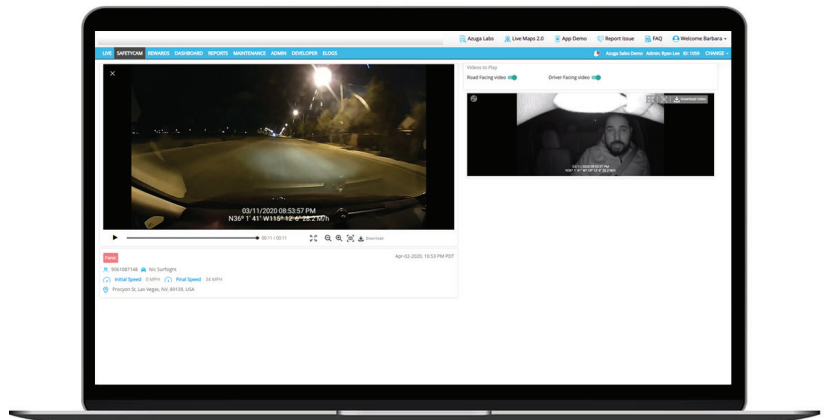

SafetyCam Live AI Driver

80% of car crashes are attributed to distracted driving. Take the next step to elevate your fleet's safety.

The **Easy Fleet GPS SafetyCam AI** offers fleets of all sizes a powerful device to enhance driver and fleet safety. Designed using first hand insights from fleet managers, it is equipped with multi-sensor HD cameras providing fleets with access to live and recorded video evidence of harsh driving incidents. Using artificial intelligence and computer vision, the SafetyCam detects distracted driving, driver drowsiness and unsafe driving behaviors, assisting drivers with real-time audio and visual alerts.

The **Easy Fleet GPS SafetyCam AI** grows with your fleet's needs and works seamlessly with Smartfleet and Smartfleet FleetMobile to provide an integrated solution that delivers real benefits that help reduce risk, coach drivers and improve safety.

Easy Fleet GPS SafetyCam AI Key Features

- **LIVE View** streaming capabilities of the road and driver simultaneously
- **Distracted Driver Detection** with facial recognition technology that works during the day or night
- **Easy Fleet GPS SafetyCam AI Driver Assistance** provides real-time audio feedback and visual warnings for dangerous driving events
- **On-Demand Video** retrieval from the Smartfleet cloud
- **Parking Mode:** Built-in battery automatically turns camera on when sensing harsh movement like vehicle break-ins
- **WiFi HotSpot built-in** to easily connect all your devices

Camera auto-uploads footage 5 seconds before and after each harsh driving event

Video event playback for risky events

Store up to 128 GB (SD card not included)

Panic button for manual recording

Built-in speaker and visual display