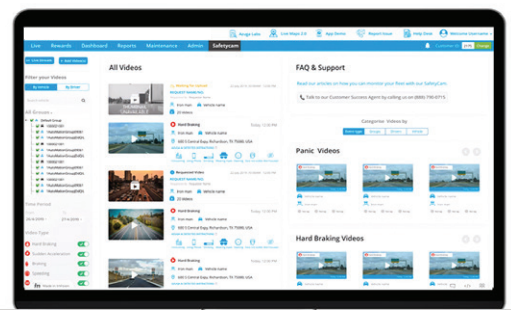

Over the Air (OTA) system & firmware updates

Multiple Cameras: Connect up to 3 auxiliary cameras for side and rear views

On-demand video retrieval from available footage*

* Additional fees apply