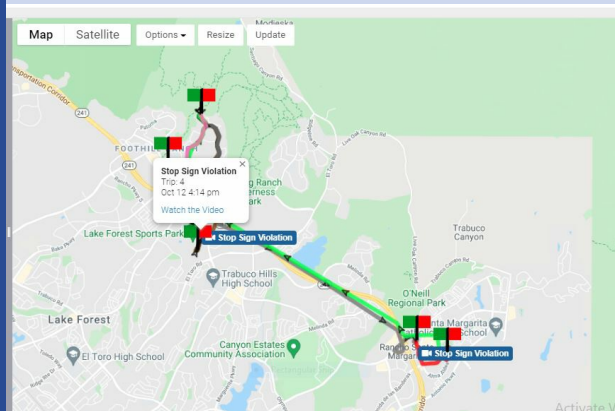

The Tracking Times

Easy Fleet GPS launches one of the most advanced Safety Telematics Video Cameras with Artificial Intelligence.

The Easy Fleet GPS AI SafetyCam offers fleets of all sizes a powerful device to enhance driver and fleet safety.

Designed using first-hand insights from fleet managers, it is equipped with road facing and driver facing HD cameras, providing fleets with access to live and recorded video evidence of harsh driving incidents and traffic violations.

Using artificial intelligence and computer vision, the Easy Fleet GPS AI SafetyCam detects stop sign violations, stop light violations, reckless driving, tailgating, collision awareness, and much more.

Orange County Soccer Club won the USL Championship last season with a fantastic 3-0 win over the Tampa Bay Rowdies.

Home matches are played at the Championship Stadium located at The Great Park in Irvine, CA.