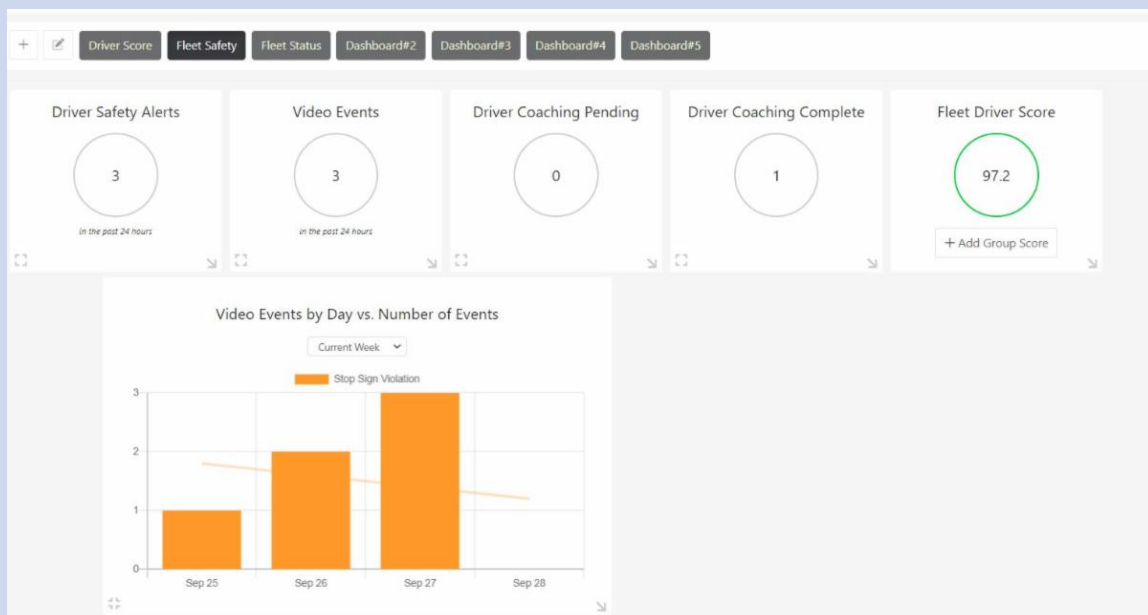

## Easy Fleet GPS improves our Dashboard features.

At Easy Fleet GPS we believe it is important to provide you with the most advanced mapping platform.

We are proud of the upgrades that have been made to our Dashboard Page. Now you can have a snapshot of your fleet regarding status, safety, and driver score.