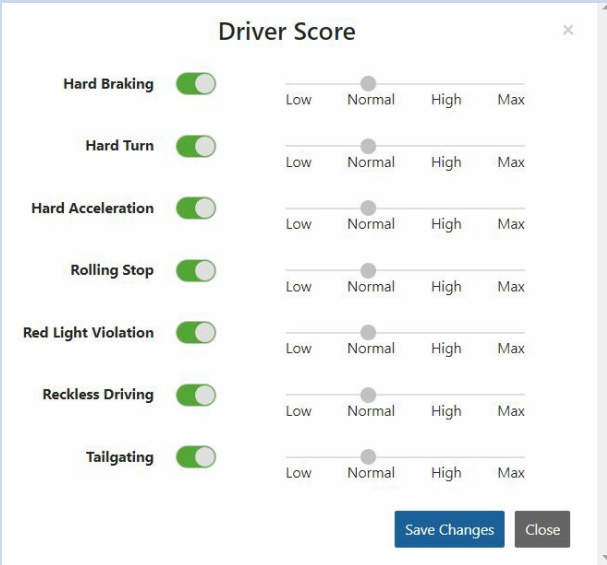

Easy Fleet GPS improves our Driver Scorecard.

We are excited about the improvements we have made to the Driver Scorecard.

Now you can customize the settings to suit your safety priorities.

Please contact us for details on how to customize your safety setting.